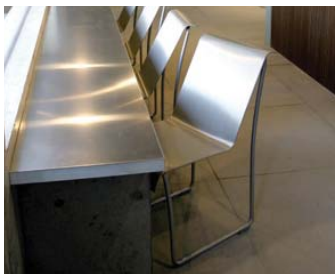

5G's Strata Line Credenza Gets Picked Up by + Space Gallery.

Positive Space is one of the "edgiest modern furniture galleries in the region". They are known for their high-end furniture lines such as Extremis, Emeco and Sixinch.

EXTREMIS
tools for togetherness

Positive Space is a high-design furniture and home-accessories concept store. The owners, Charles and Natalia Duran, traveled across the United States looking for something completely different. They found what they were looking for in contemporary outdoor furniture from Belgian company Extremis; chrome chairs and industrial-inspired furniture from U.S.A. brand Emeco; funky wallpaper by London designer David Roos; and brightly colored, weather-resistant Louis XV chairs from Belgian design firm Sixinch, making them the first showroom in the country to sell these prize-winning pieces.